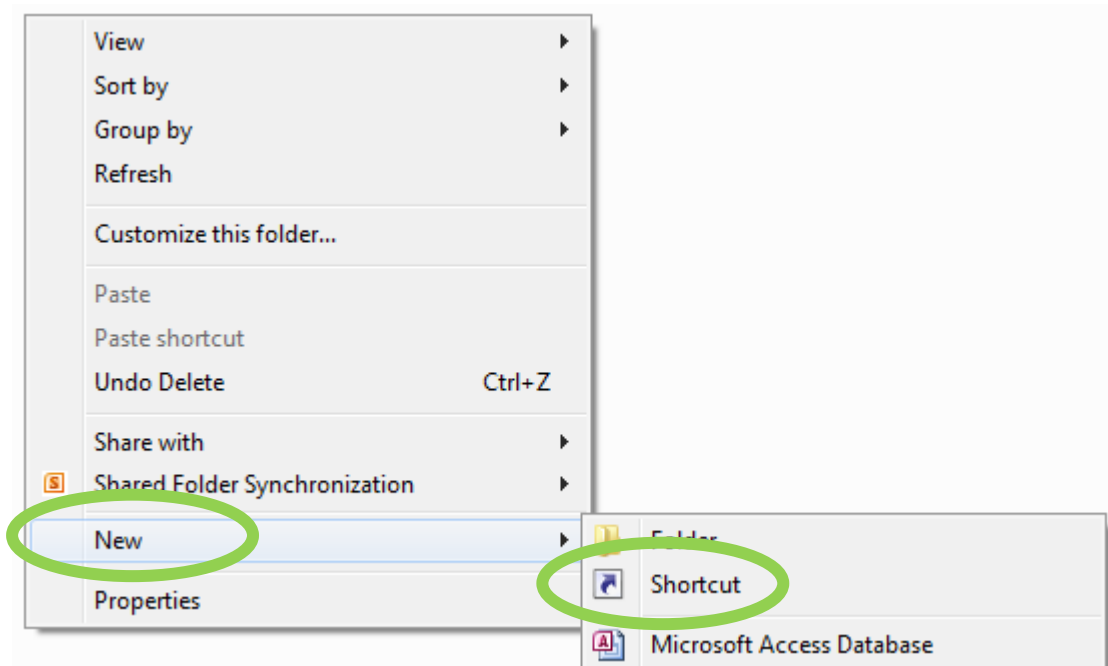

How to make a web shortcut to access the survey

Step 1: Right-click in some space on your desktop and choose New -> Shortcut:

Step 2: Paste in the address: <https://app.keysurvey.co.uk/f/1181965/10fc/>

Step 3: Click **Next**, choose a name for the shortcut then click **Finish**.