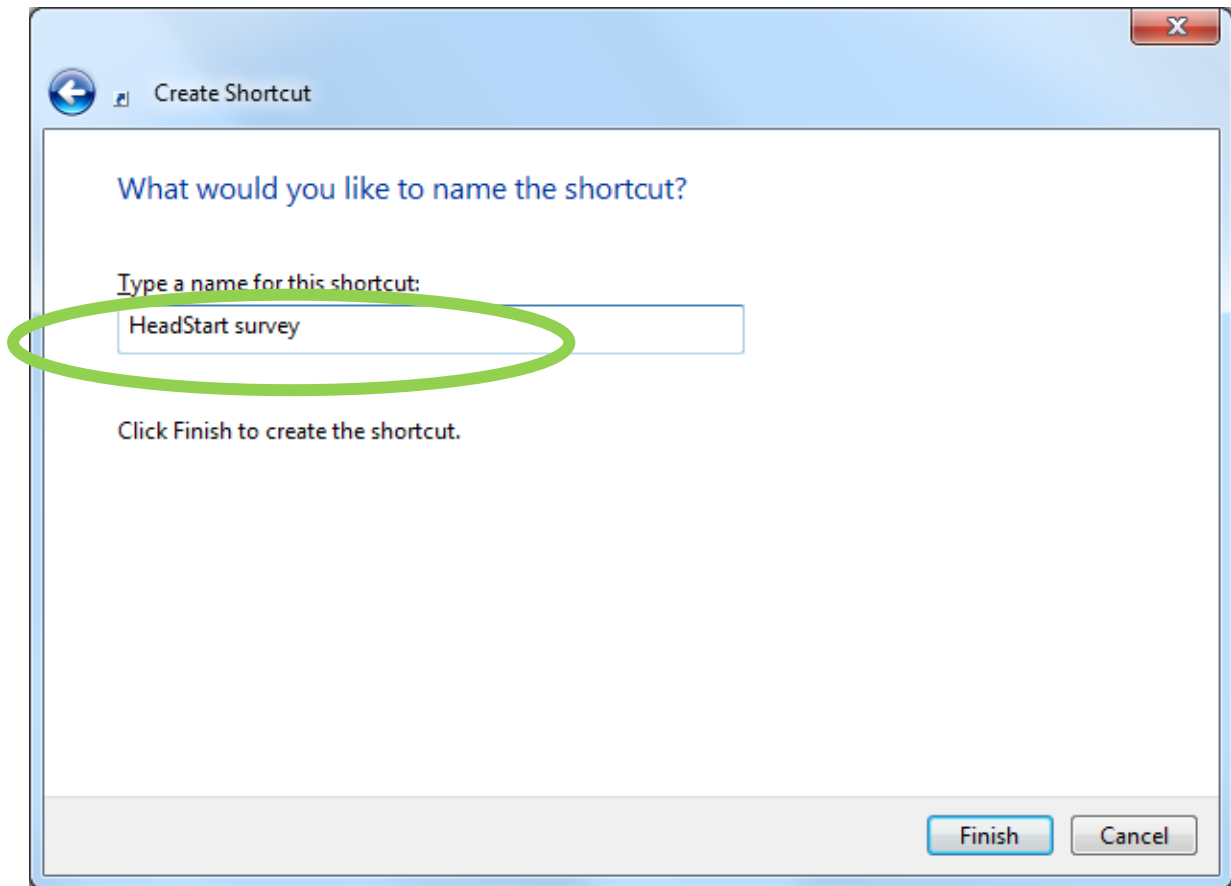

How to make a web shortcut to access the survey

Step 1: Right-click in some space on your desktop and choose New -> Shortcut:

Step 2: Paste in the address: <https://app.keysurvey.co.uk/f/1181965/10fc/>

Step 3: Click **Next**, choose a name for the shortcut then click **Finish**.