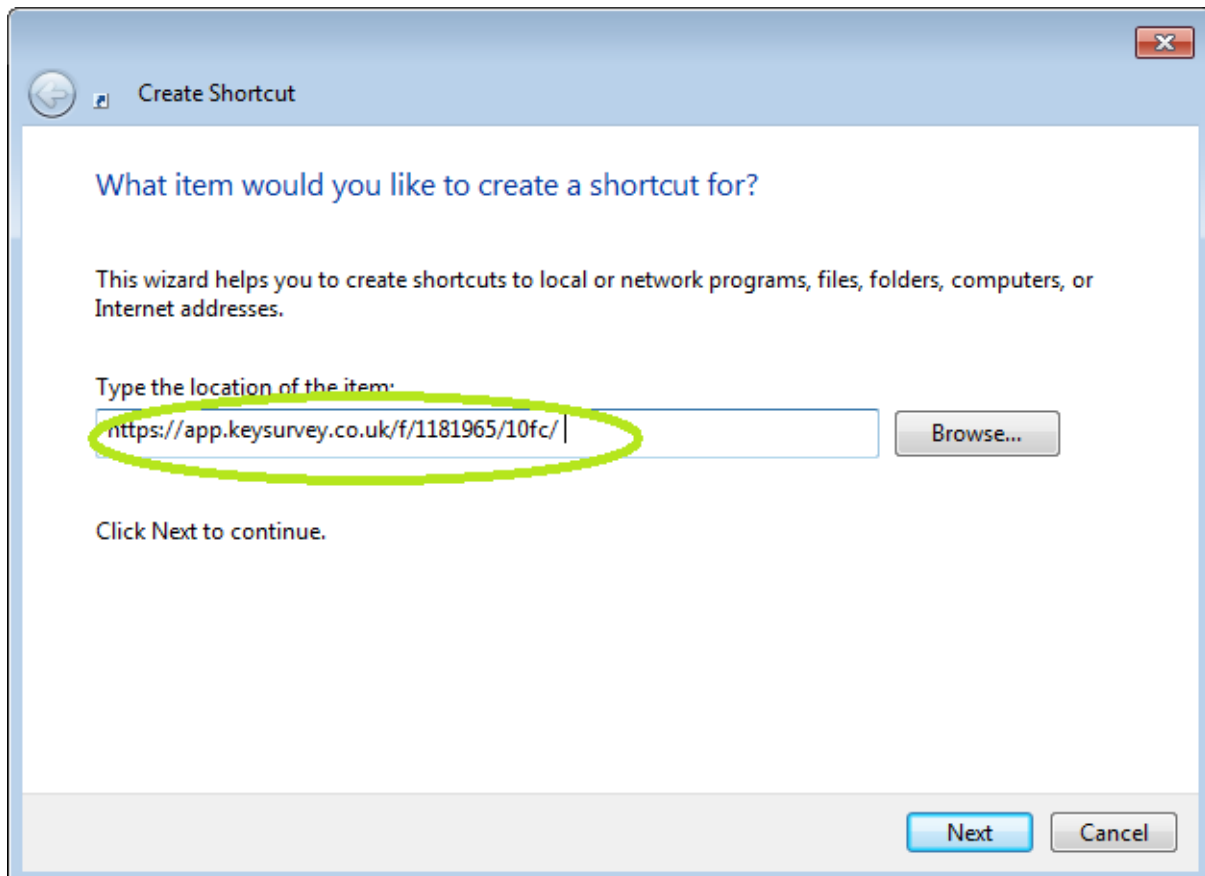

How to make a web shortcut to access the survey

Step 1: Right-click in some space on your desktop and choose New -> Shortcut:

Step 2: Paste in the address: <https://app.keysurvey.co.uk/f/1181965/10fc/>

Step 3: Click **Next**, choose a name for the shortcut then click **Finish**.